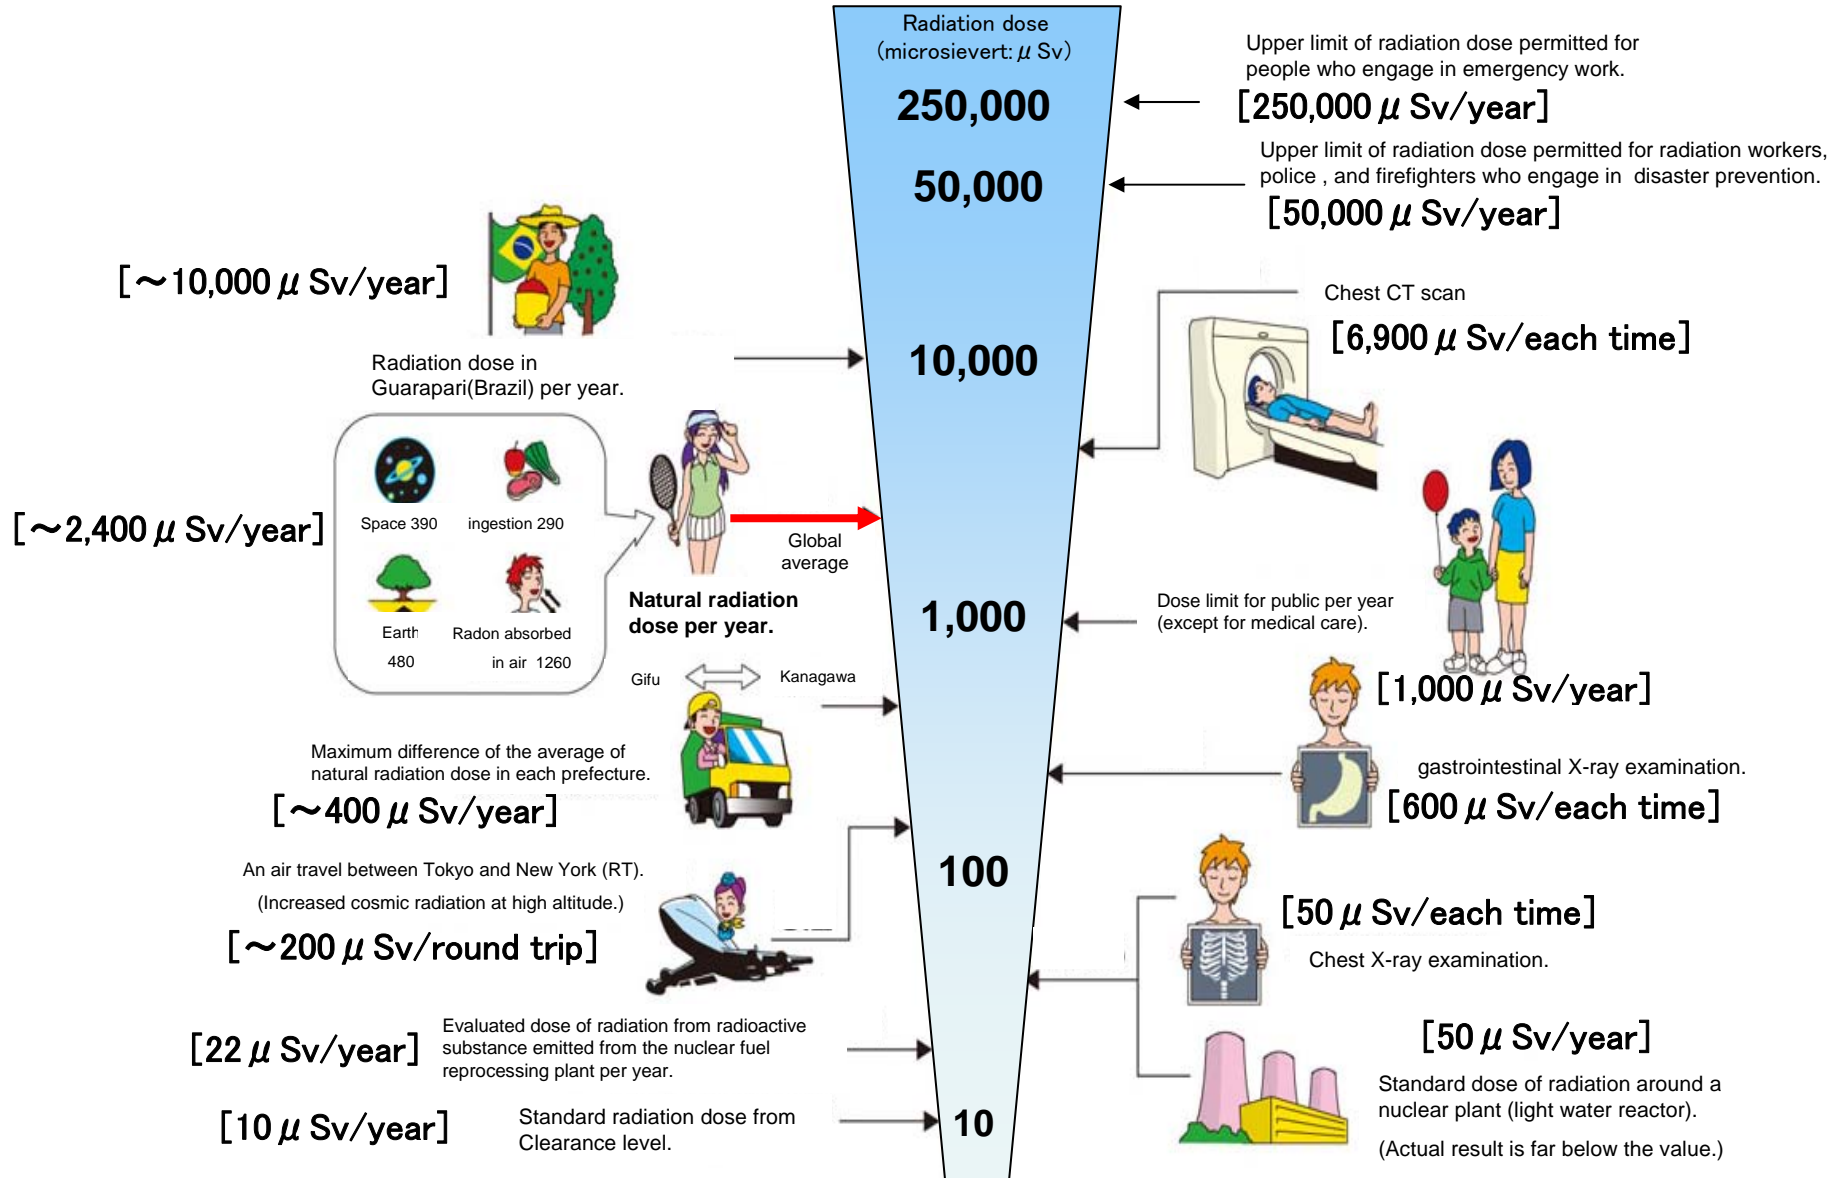

Radiation in Daily-life

※Unit : μSv

※ Sv [Sievert] = Constant of organism effect by kind of radiation (※) × Gy [gray]

※ It is 1 in case of X ray and γ ray.