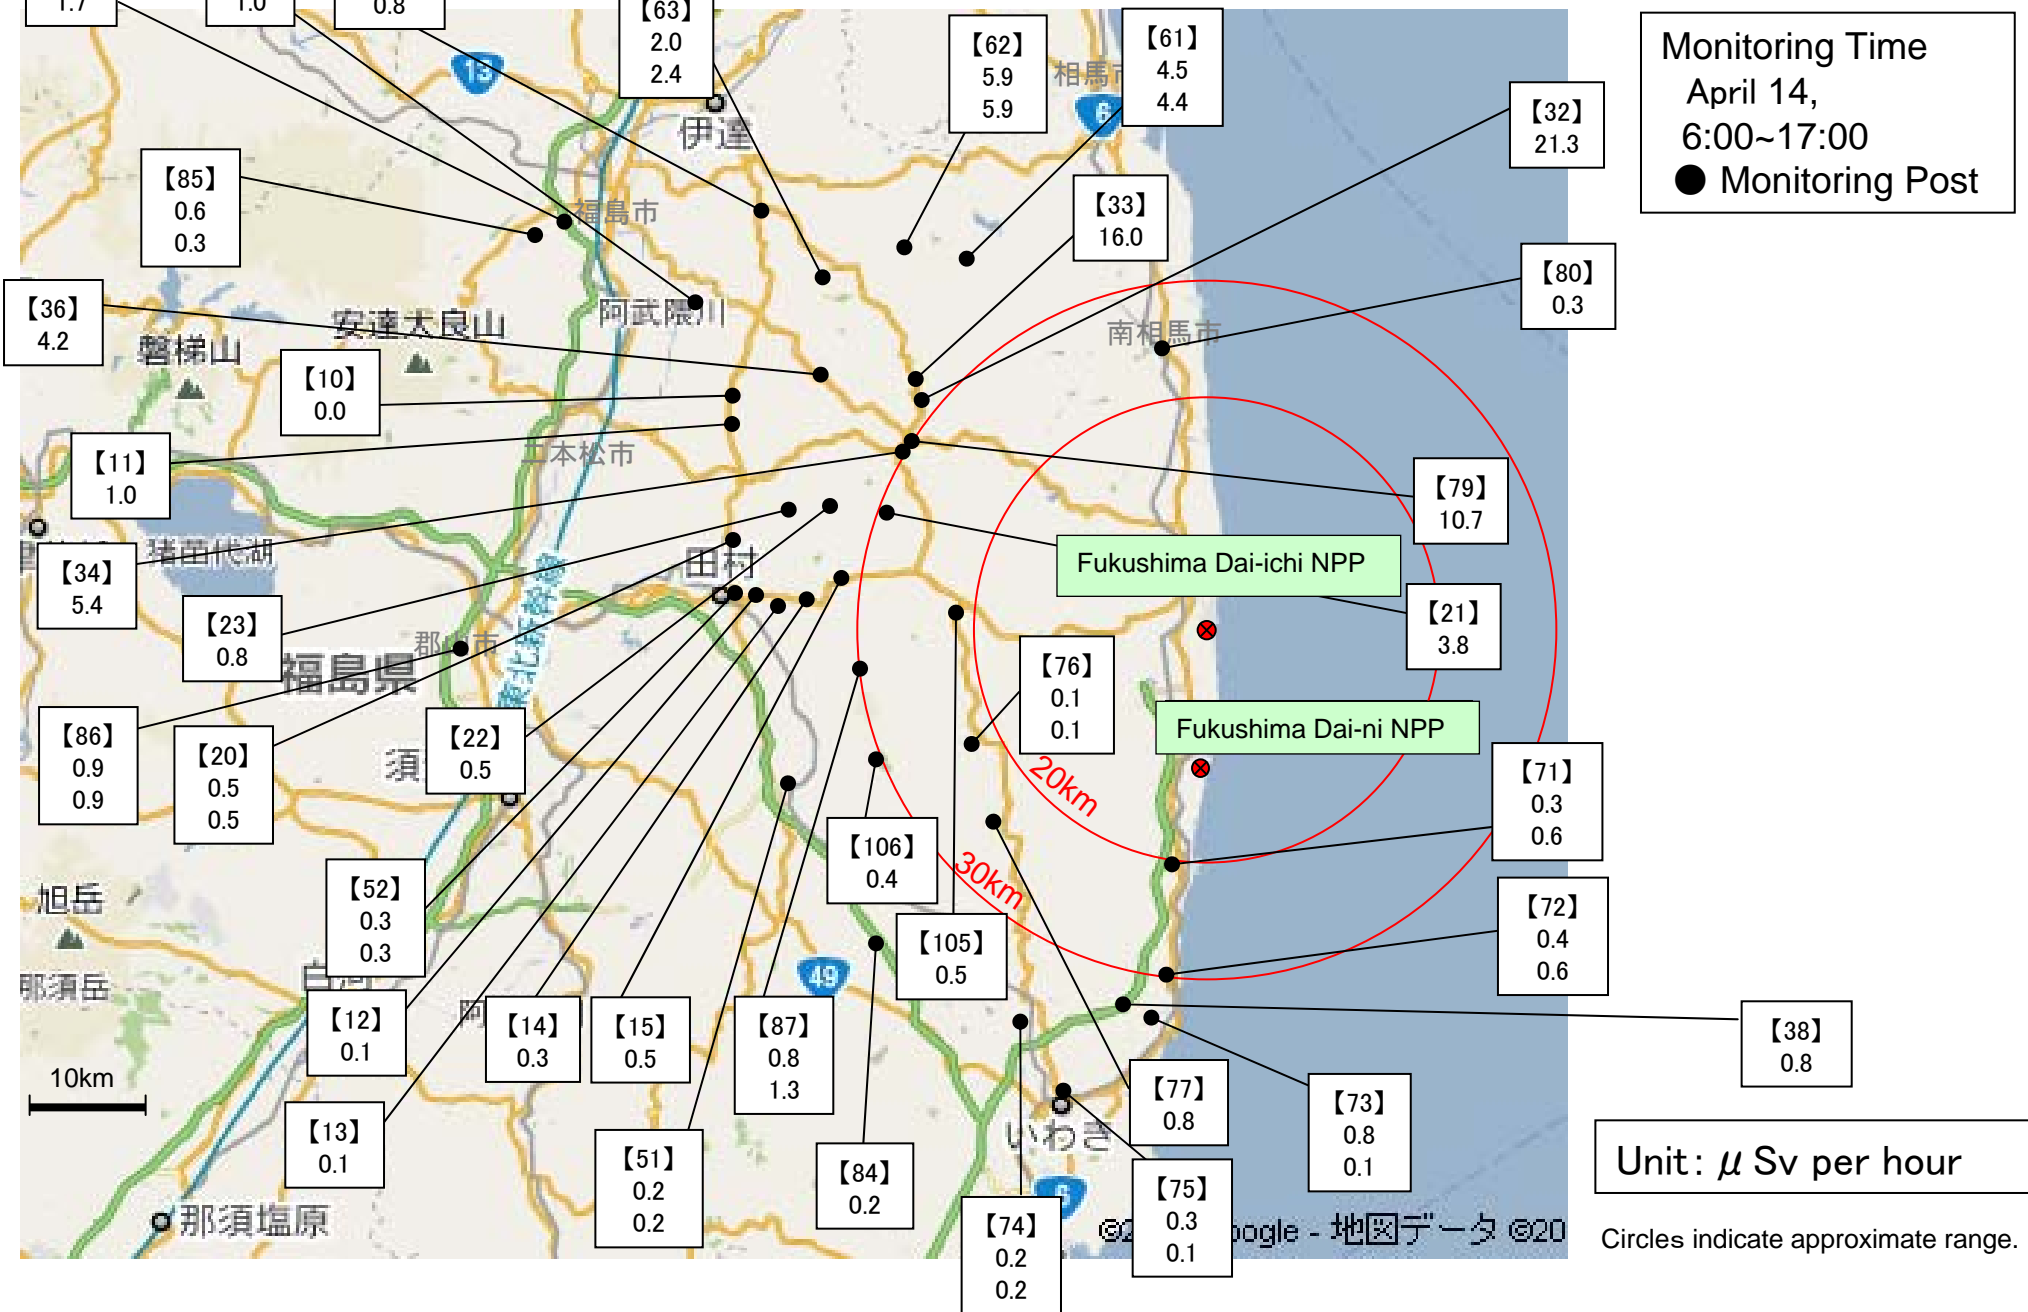

## Readings at Monitoring Post out of 20 Km Zone of Fukushima Dai-ichi NPP

As of 19:00 April 14, 2011  
Ministry of Education, Culture, Sports, Science and Technology (MEXT)

Monitoring Outputs by MEXT

\*Boldface and underlined readings are new.

- \* 1 measured by Geiger-Müller counter
- \* 2 measured by ionization chamber type survey meter
- \* 3 measured by NaI scintillator detector
- \* 4 variation range of the measuring data in measuring time

- \* 1 measured by Geiger-Müller counter  
 \* 2 measured by ionization chamber type survey meter  
 \* 3 measured by NaI scintillator detector  
 \* 4 variation range of the measuring data in measuring time

# Readings at Monitoring Post out of Fukushima Dai-ichi NPP